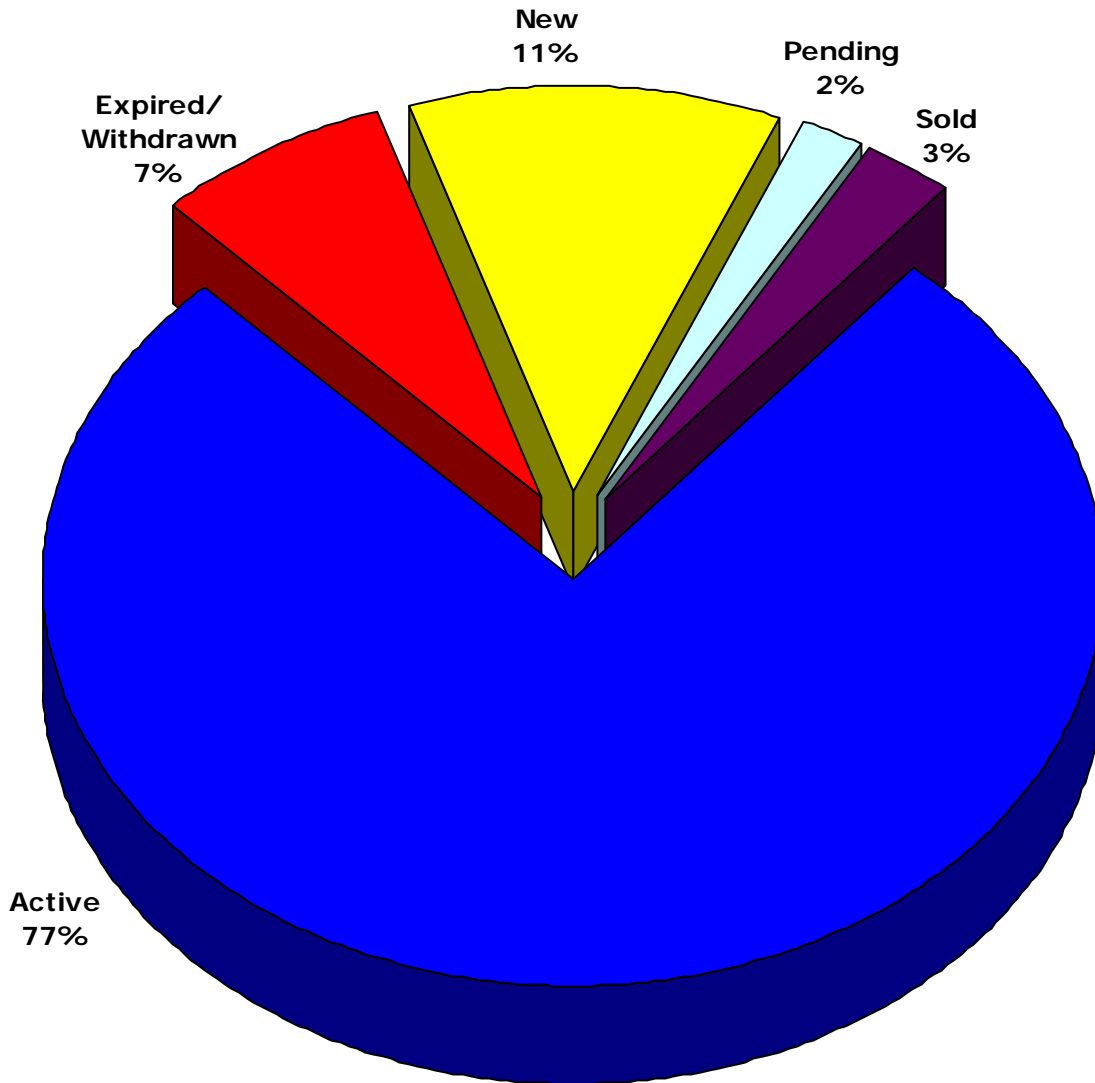

MONTHLY STATISTICAL REPORT

Current Single Family Listings by Status

June 2010

Active	2792
Expired/ Withdrawn	258
New	418
Pending	74
Sold	99